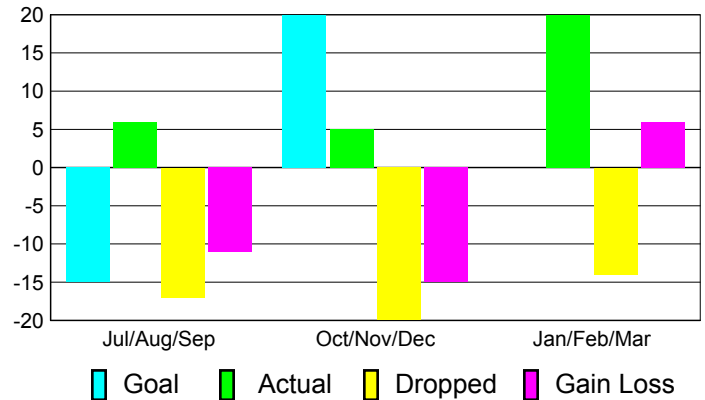

**Clubs
2009-2010**

Month	New Club Goal	Actual New Clubs	Actual Dropped Clubs	Gain/Loss of Clubs	Gain/Loss of Clubs
Jul/Aug/Sep	0	0	0	0	0
Oct/Nov/Dec	1	0	0	0	0
Jan/Feb/Mar	0	0	0	0	0
Totals	1	0	0	0	0

Club Results 2010-2011

Goal, New, Dropped, Gain/Loss

MEMBERSHIP

**Membership Results
2010-2011**

**Membership
2009-2010**

Month	Net Memb Goal	Actual New Memb	Actual Dropped Memb	Gain/Loss of Memb	Gain/Loss of Memb
Jul/Aug/Sep	-15	6	-17	-11	9
Oct/Nov/Dec	20	5	-20	-15	-3
Jan/Feb/Mar	0	20	-14	6	0
Totals	5	31	-51	-20	6

Membership Results 2010-2011

Goal, New, Dropped, Gain/Loss

Comparison of Club Gain/Loss

Current Year Compared to the Previous Year

Comparison of Membership Gain/Loss

Current Year Compared to the Previous Year

YTD Status Quo Clubs 2010-2011

Status Quo Clubs Compared to Status Quo Members

Gender Comparison 2010-2011

Jul/Aug/Sep

Oct/Nov/Dec

Jan/Feb/Mar

Male

Female