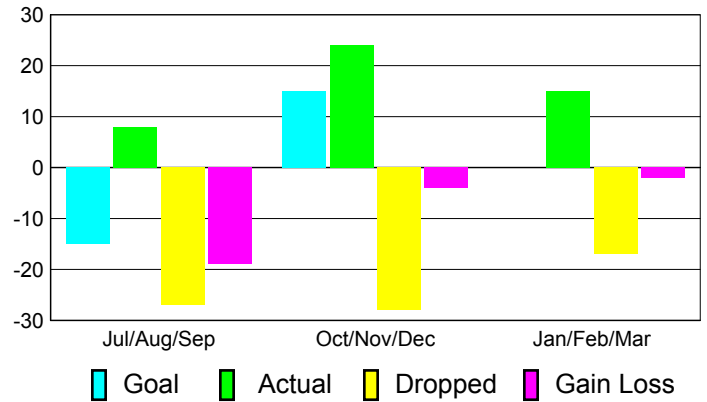

Membership Results 2010-2011

Goal, New, Dropped, Gain/Loss

Comparison of Membership Gain/Loss

Current Year Compared to the Previous Year